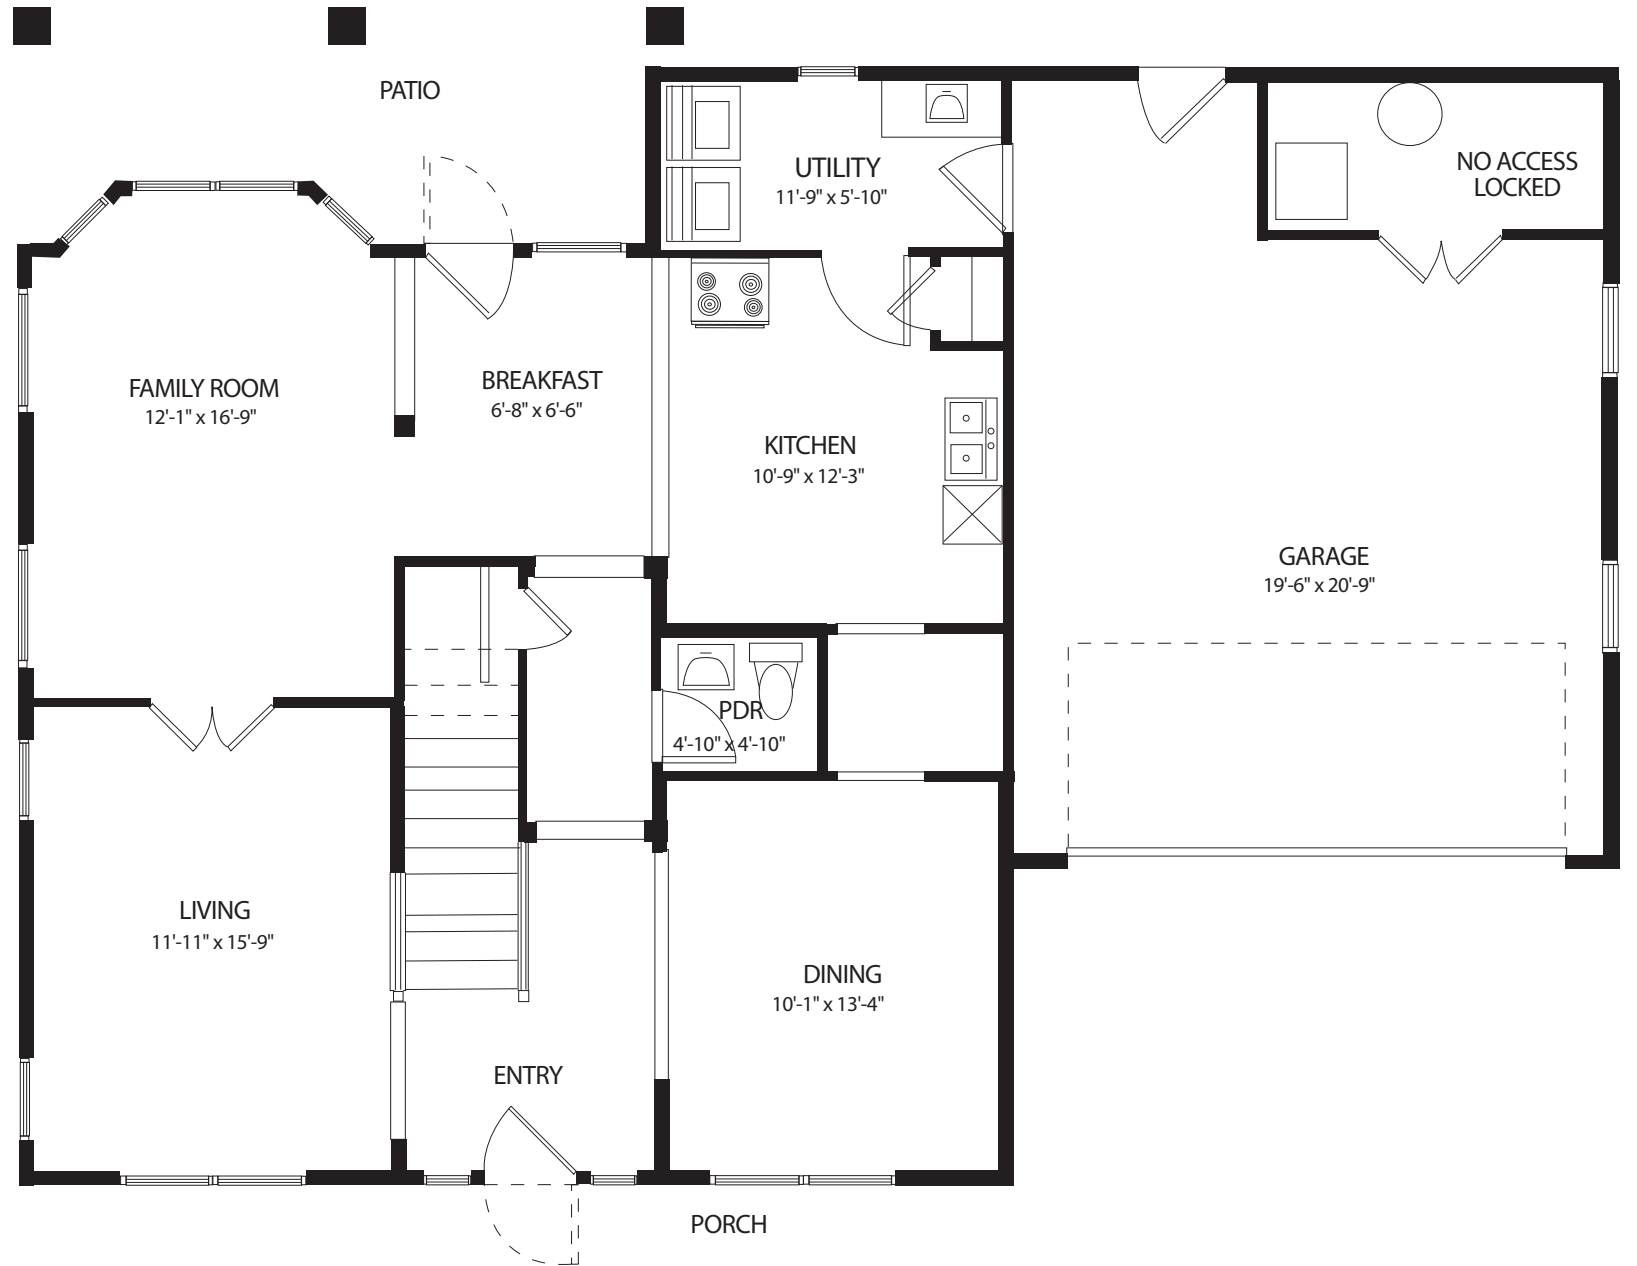

SECOND FLOOR

FIRST FLOOR

Unit Type — SF3A, Approx. 1,989 S.F.
3-Bedroom/2.5 Bath