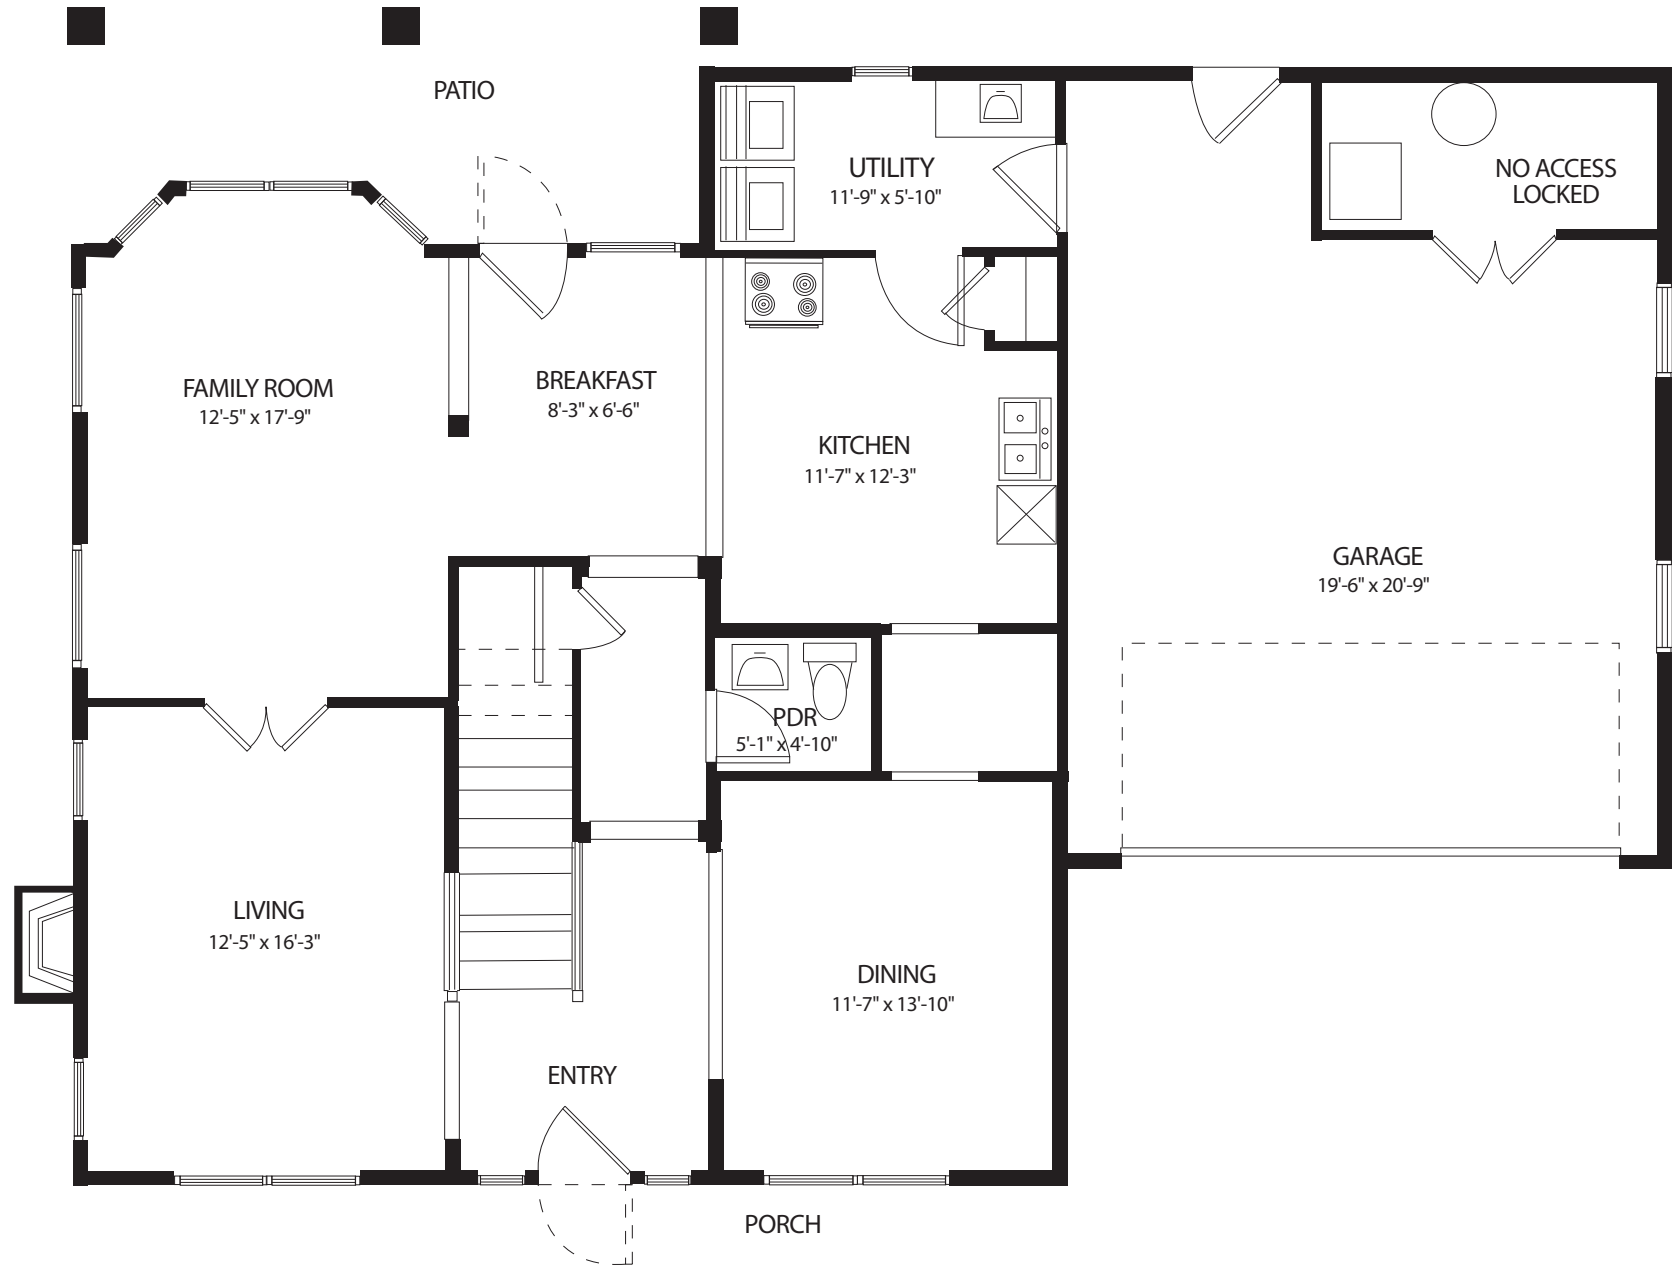

SECOND FLOOR

FIRST FLOOR

Unit Type — SF3B, Approx. 2,060 S.F.  
3-Bedroom/2.5 Bath