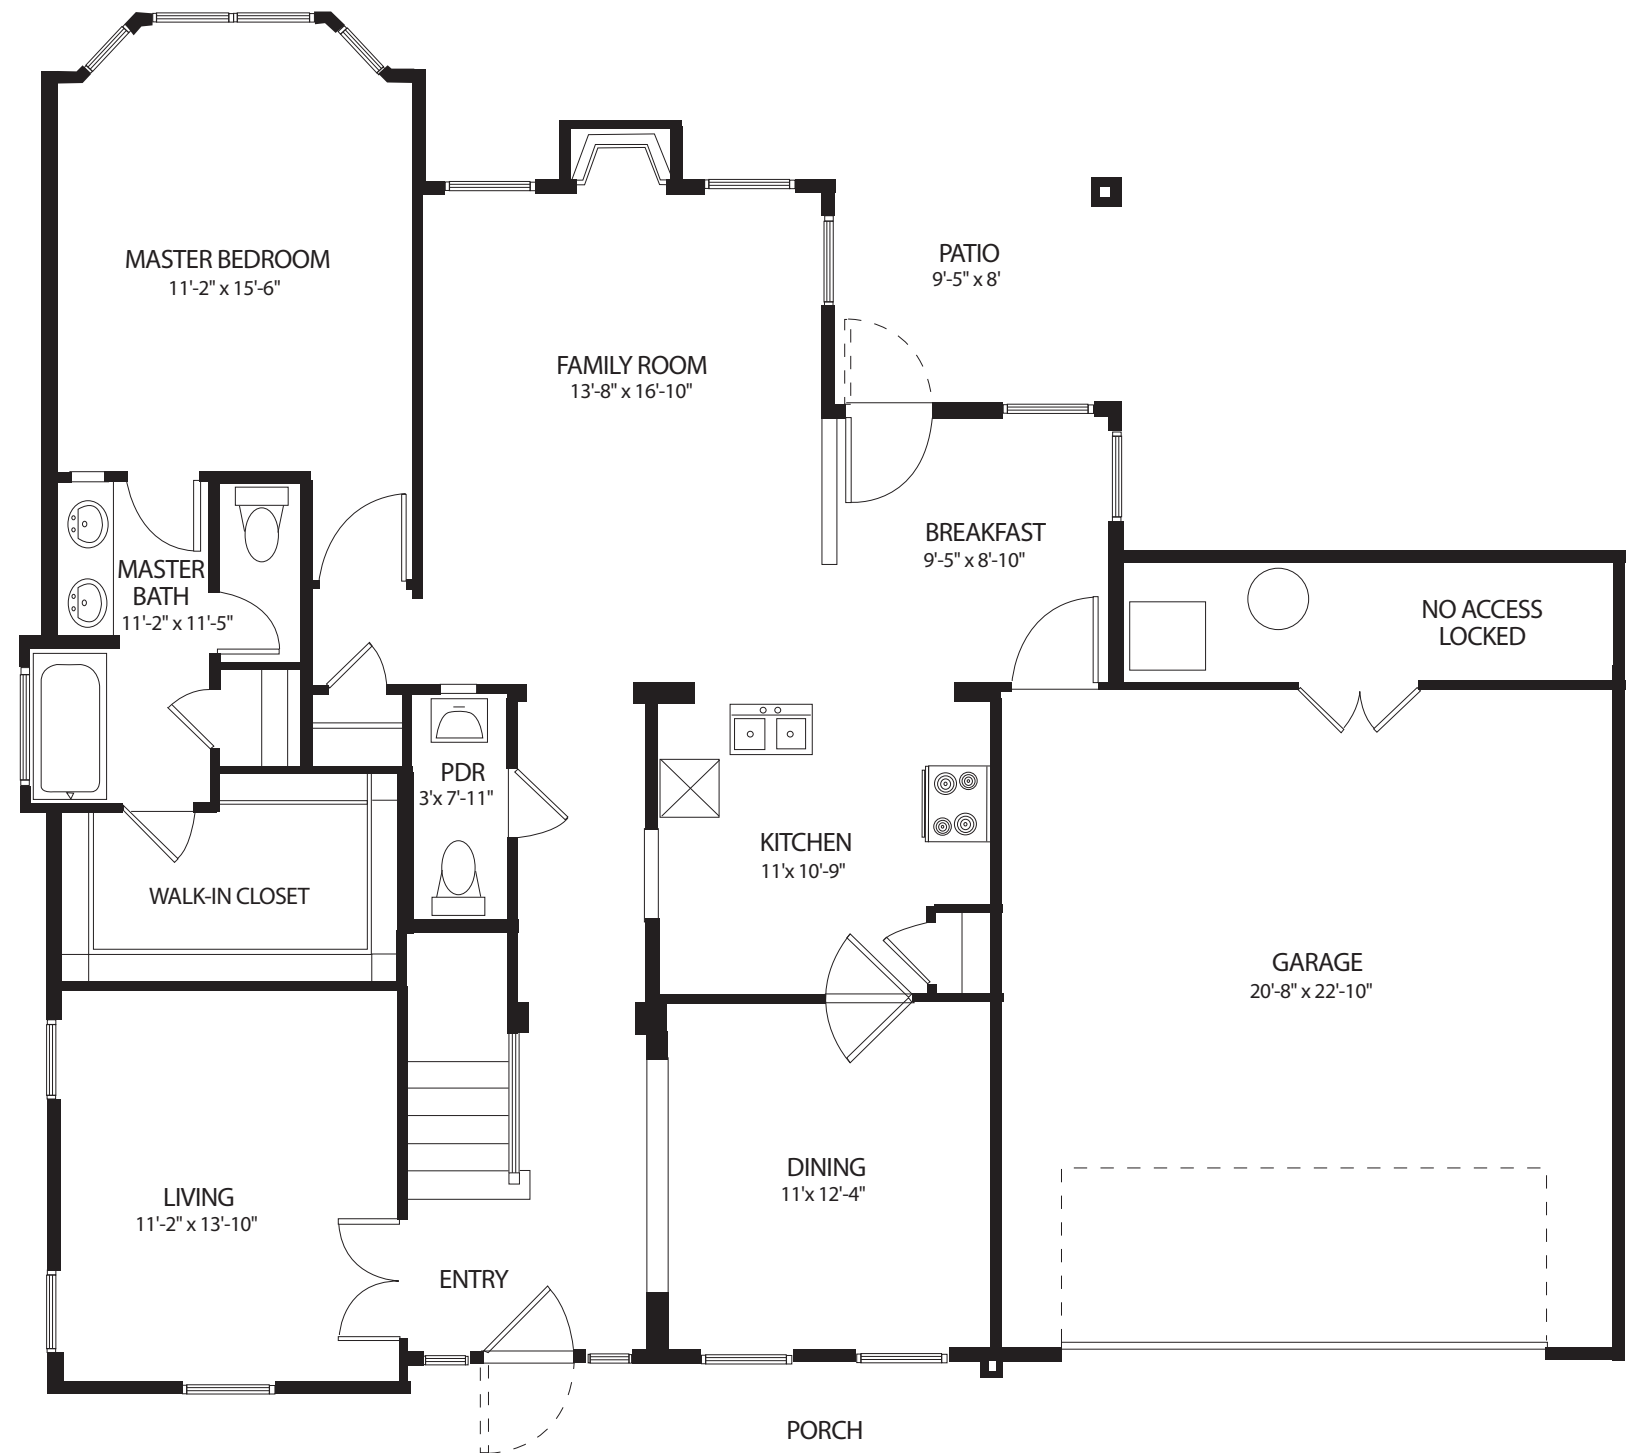

SECOND FLOOR

FIRST FLOOR

Unit Type — SF4A, Approx. 2,193 S.F.
4-Bedroom/3.5 Bath