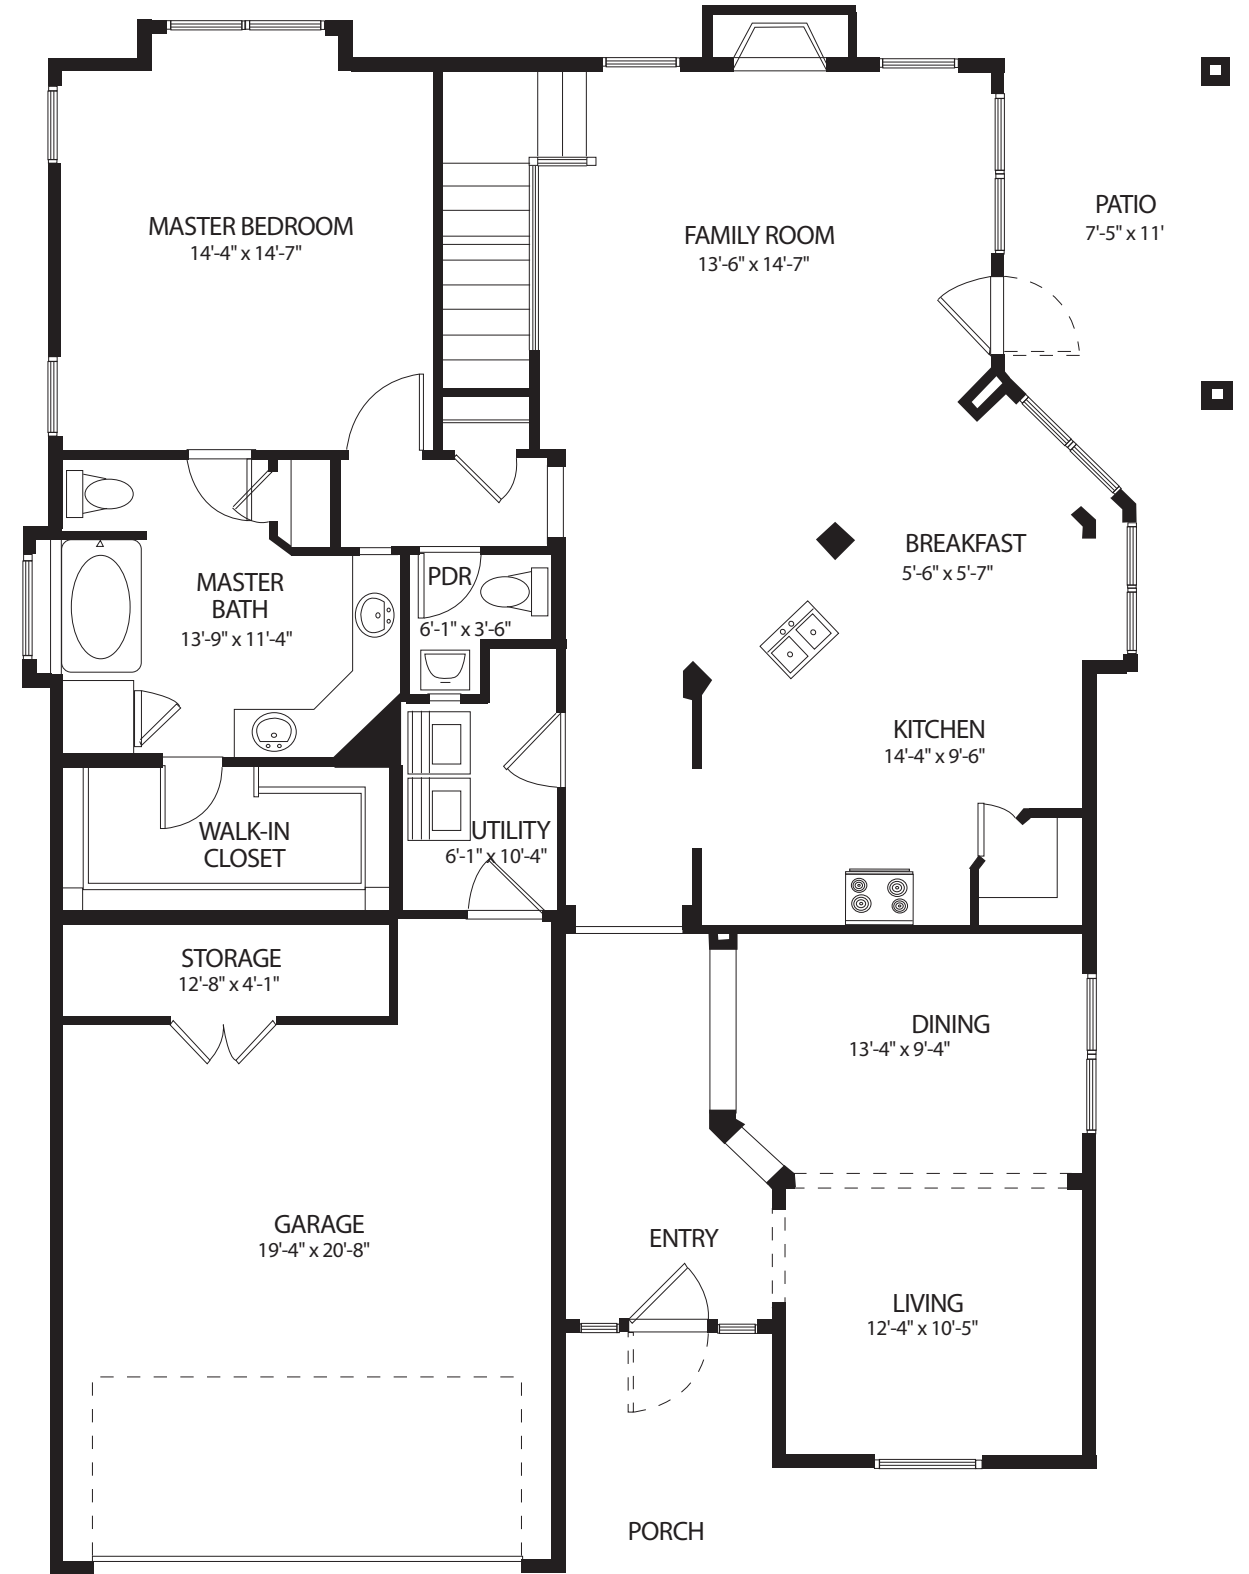

SECOND FLOOR

FIRST FLOOR

Unit Type — SF4B, Approx. 2,413 S.F.
4-Bedroom/3.5 Bath