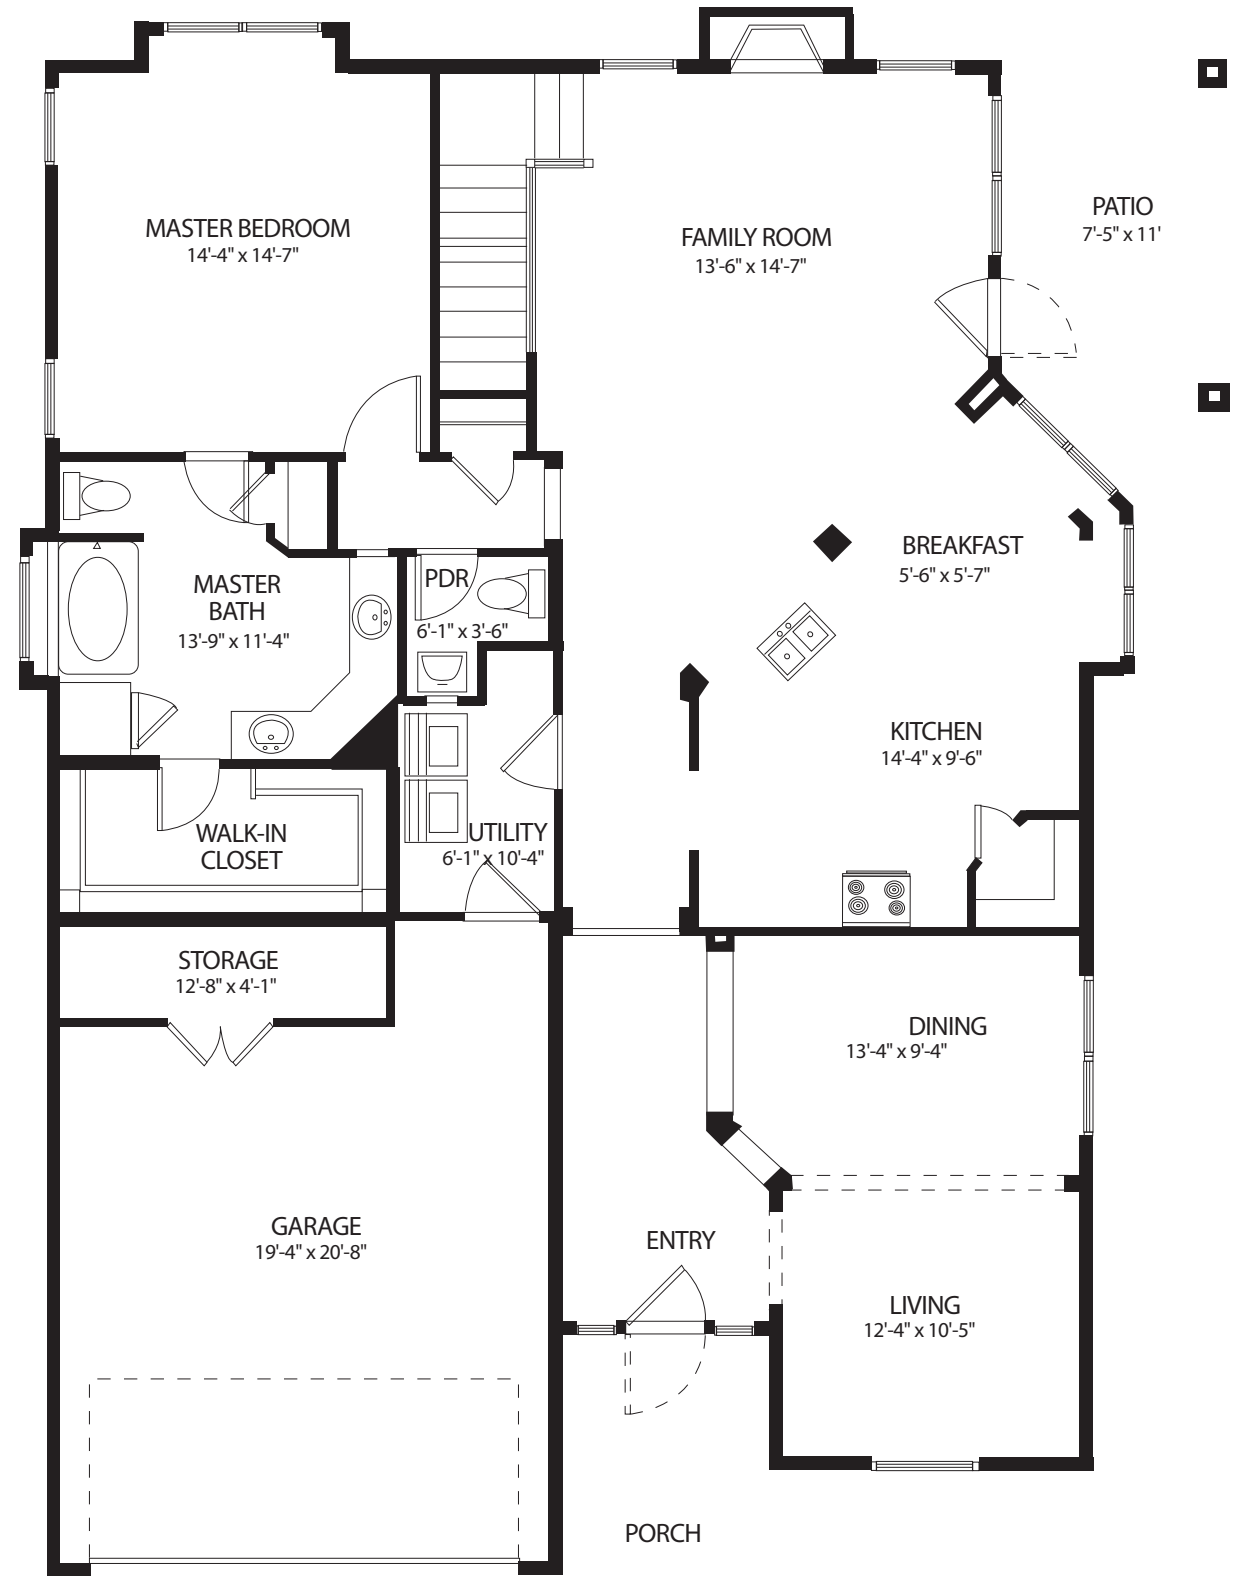

SECOND FLOOR

FIRST FLOOR

Unit Type — SF4C, Approx. 2,461 S.F.
4-Bedroom/3.5 Bath