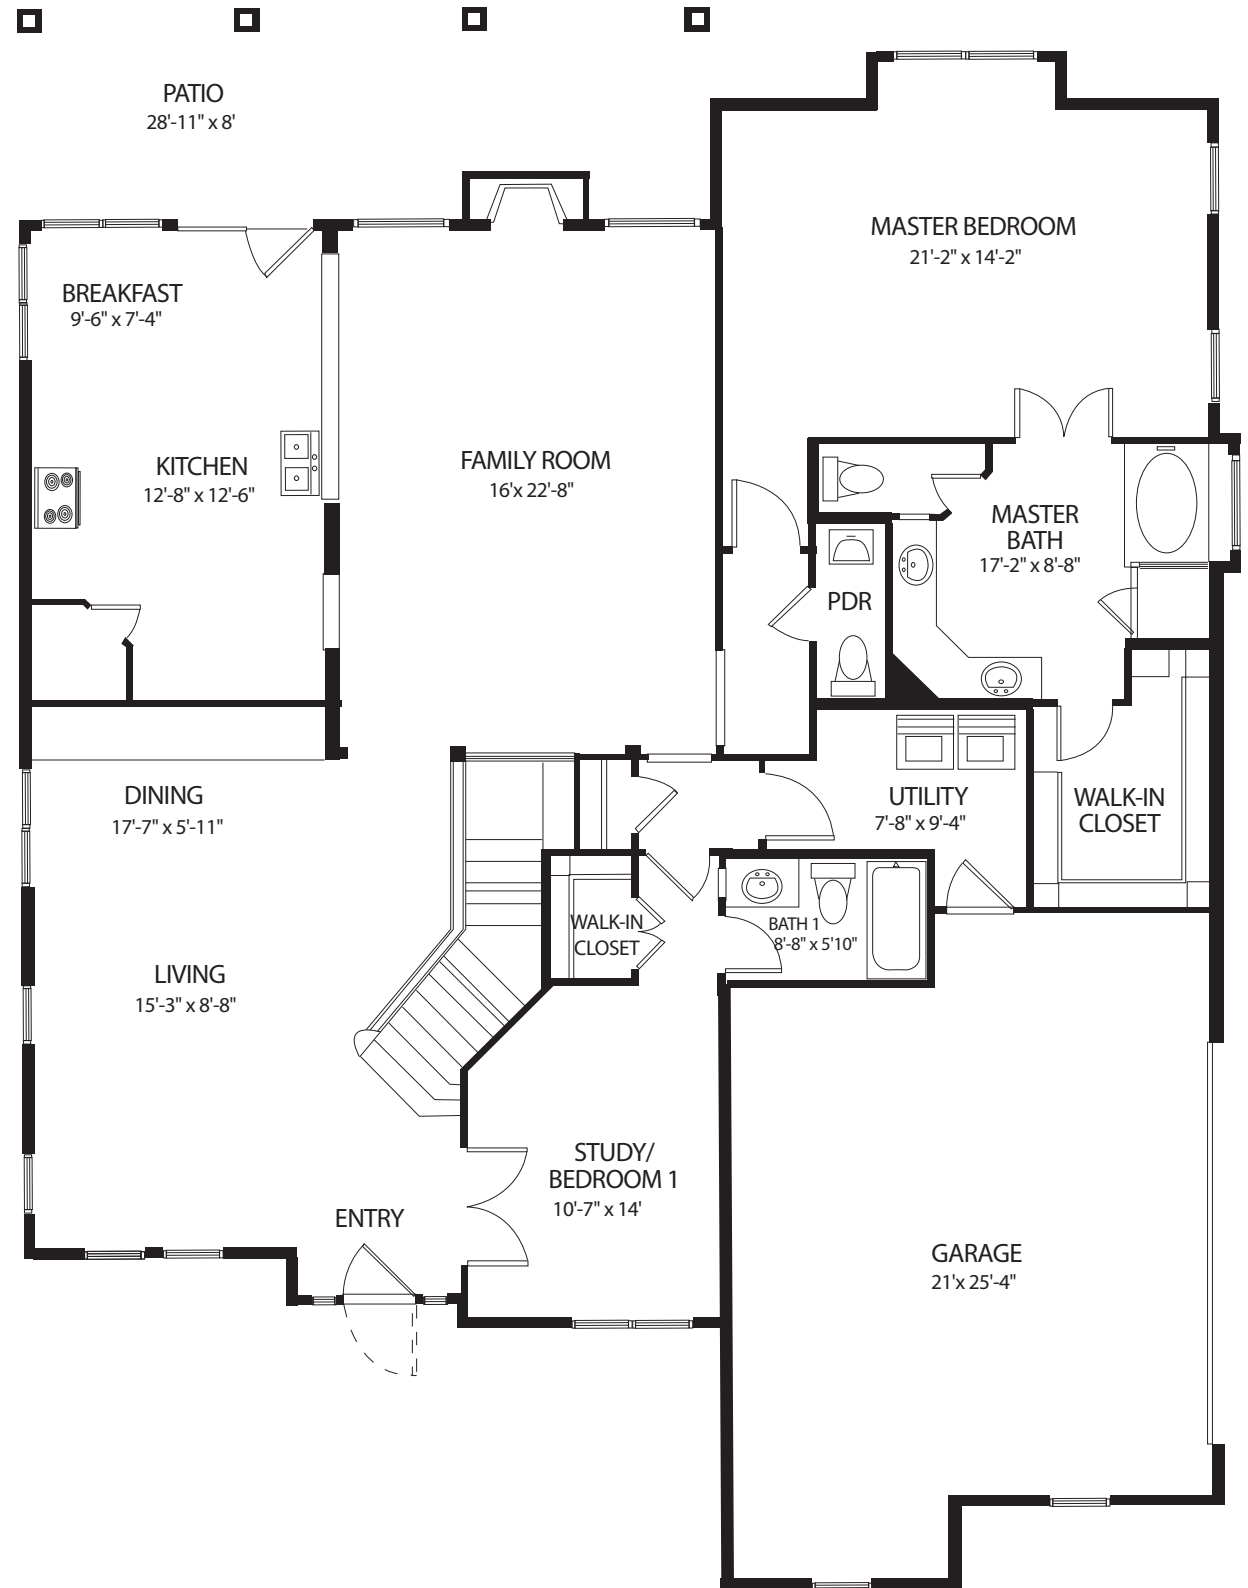

SECOND FLOOR

FIRST FLOOR

Unit Type — SF4E, Approx. 2,800 S.F.
4-Bedroom/3.5 Bath