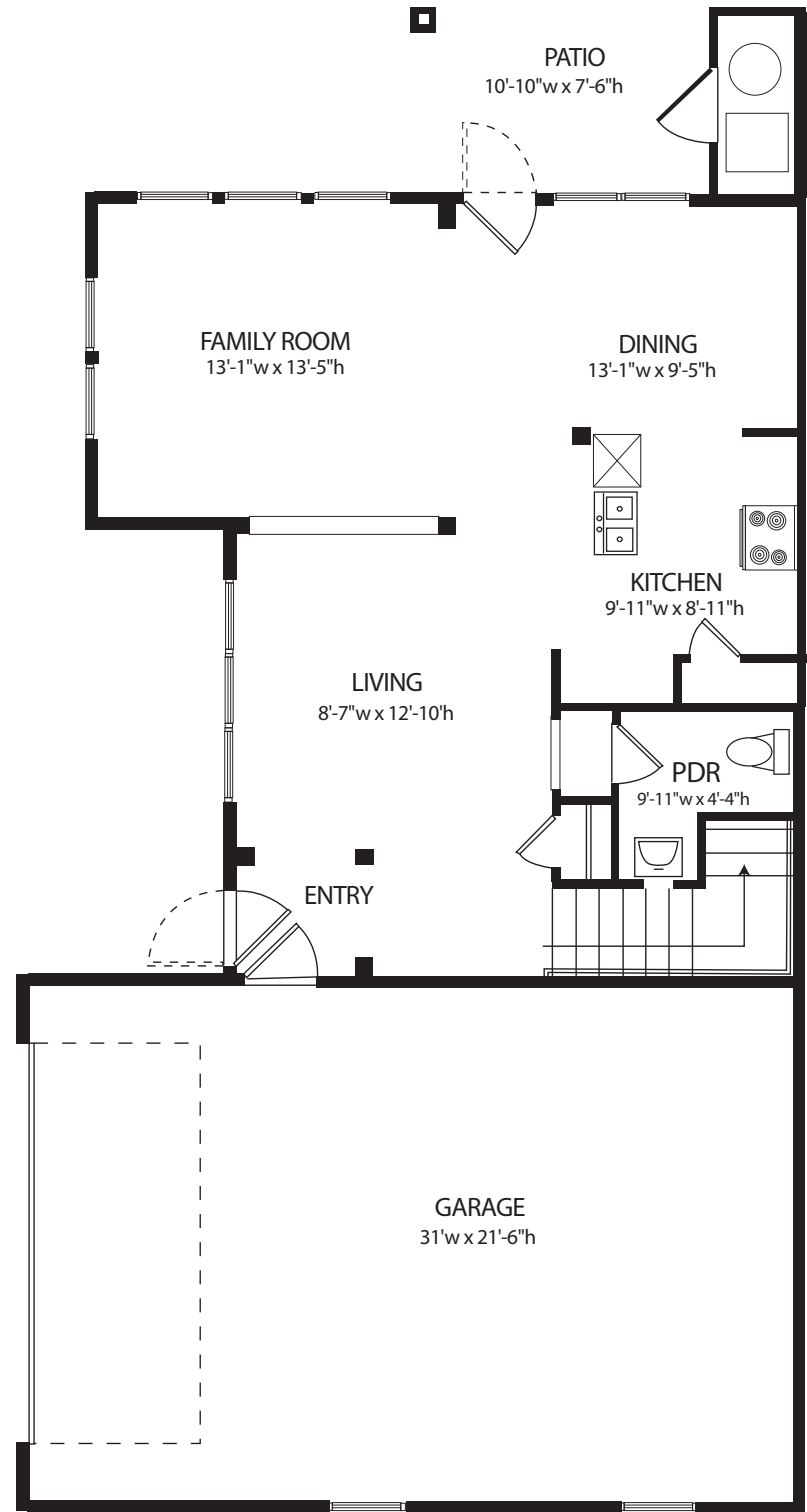

SECOND FLOOR

FIRST FLOOR

Unit Type — C3, Approx. 1,663 S.F.
3-Bedroom/2.5 Bath.