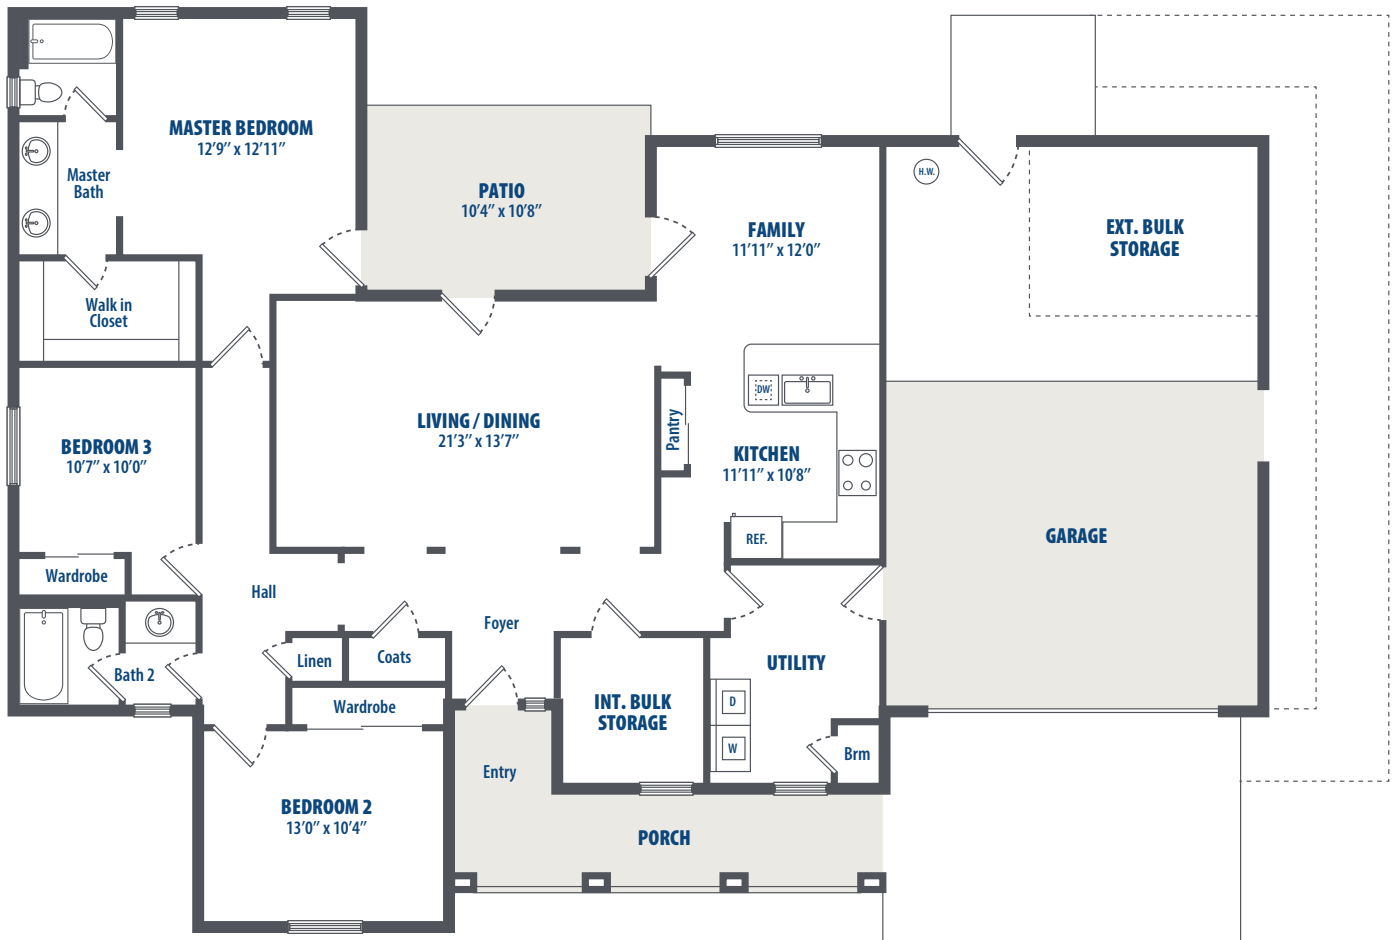

VILLAGE II - UNIT F1

3 Bedroom | 2 Bath | 1775 Sq. Ft.*

1012 Golden Smoke Drive | Kirtland AFB, NM 87116 | Phone: 505-551-3855

**All square footage is approximate.*